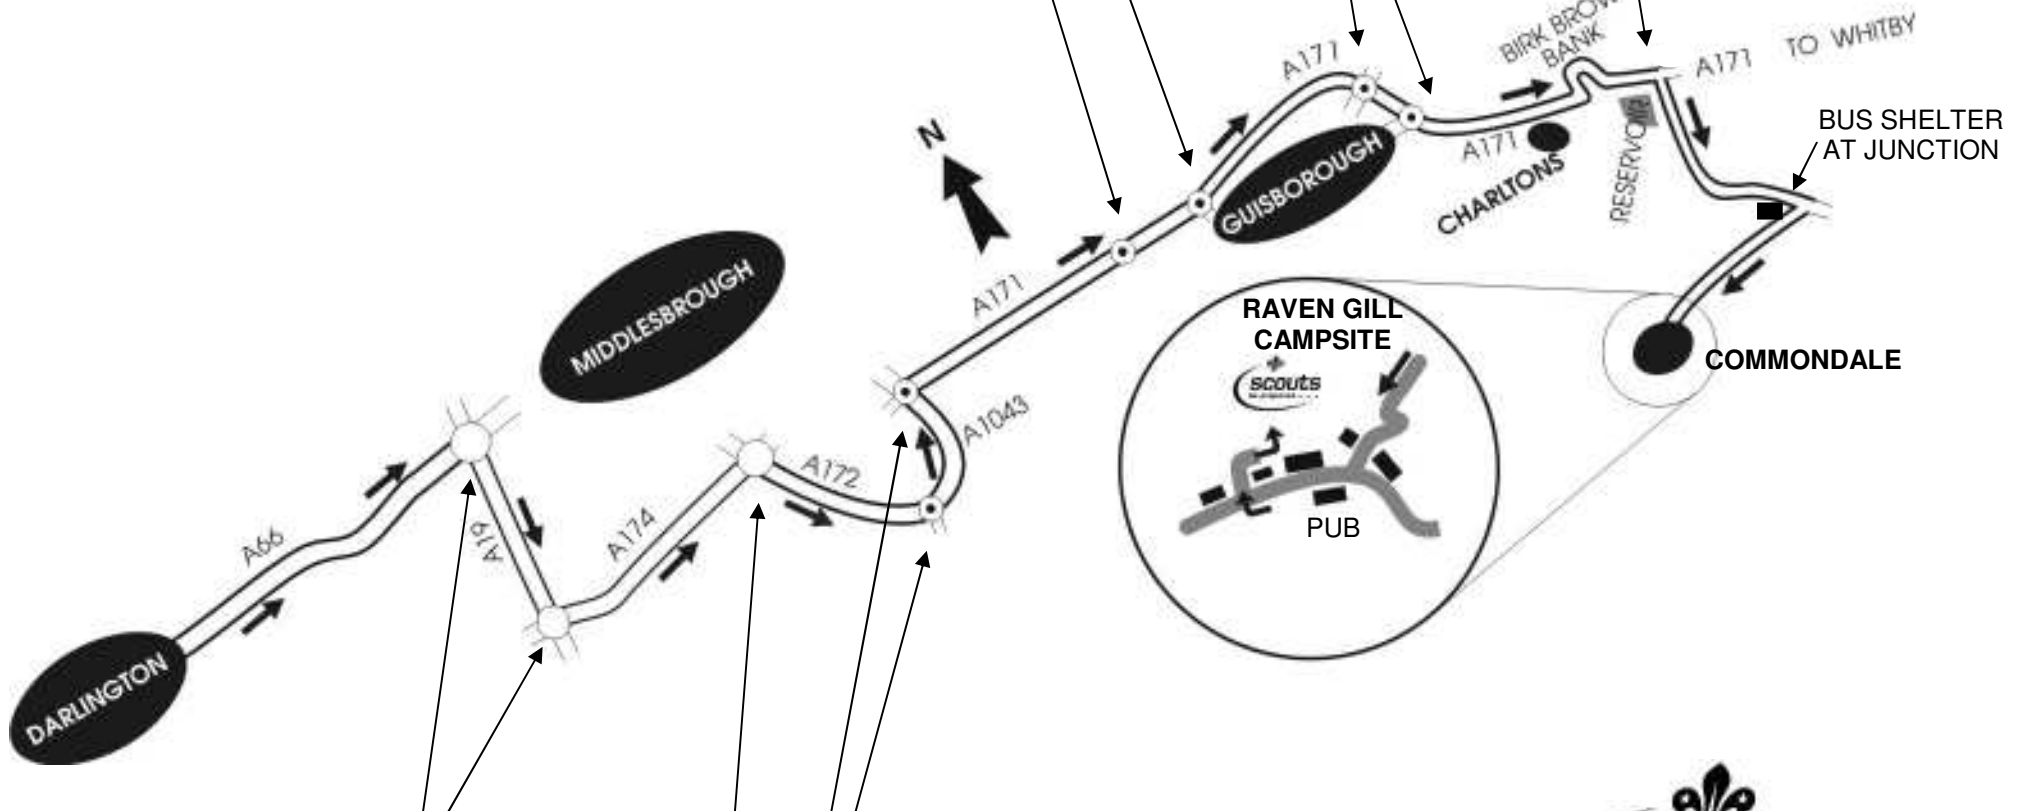

JOURNEY TIME SHOULD BE APPROXIMATELY 45 / 50 MINUTES FROM THE EDGE OF DARLINGTON

ALL THE JUNCTIONS AND ROUNDABOUTS BETWEEN THE A19 AND CHARLETONS ARE SIGNPOSTED TO WHITBY

JUNCTION SIGNPOSTED CASTLETON  
APPROX 1 MILE FROM TOP OF BIRK BROW BANK

ALL THE JUNCTIONS AND ROUNDABOUTS BETWEEN THE A19 AND CHARLETONS ARE SIGNPOSTED TO WHITBY