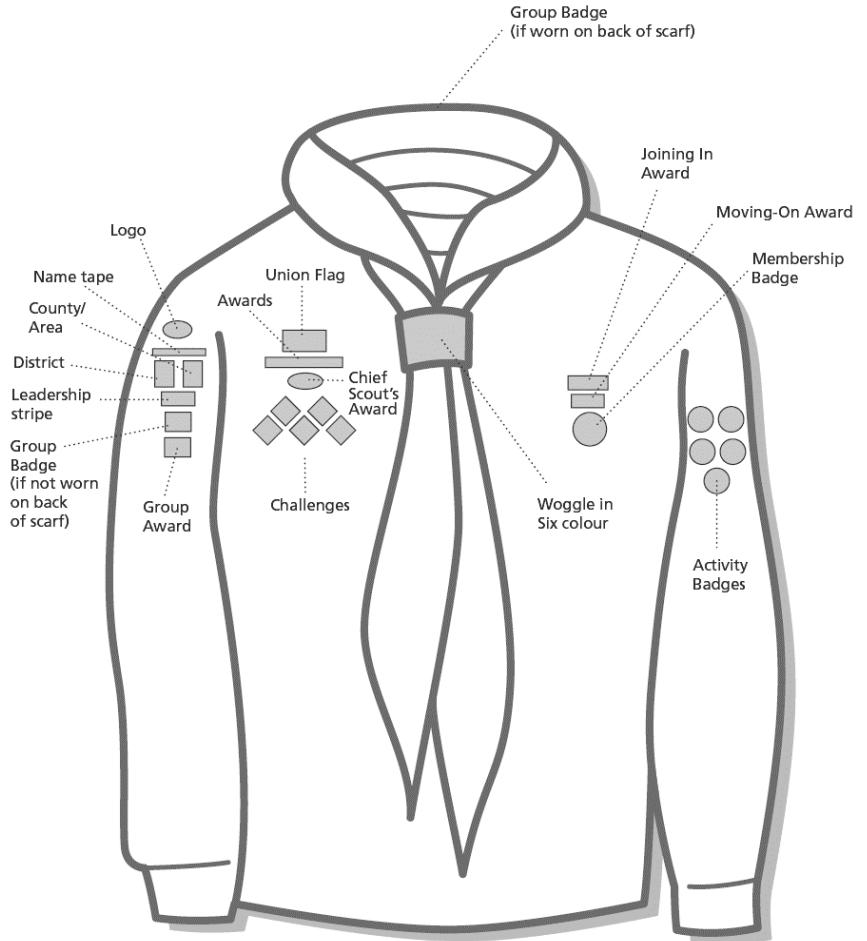

CUB SCOUT UNIFORM

Cub Scout Uniform:

- **Green Cub Scout Sweatshirt**
- **Group Neckerchief**

Optional Extras:

- Navy Blue Activity Trousers
- Scout Baseball Cap
- Cub Scout Polo Shirt

For all your uniform needs