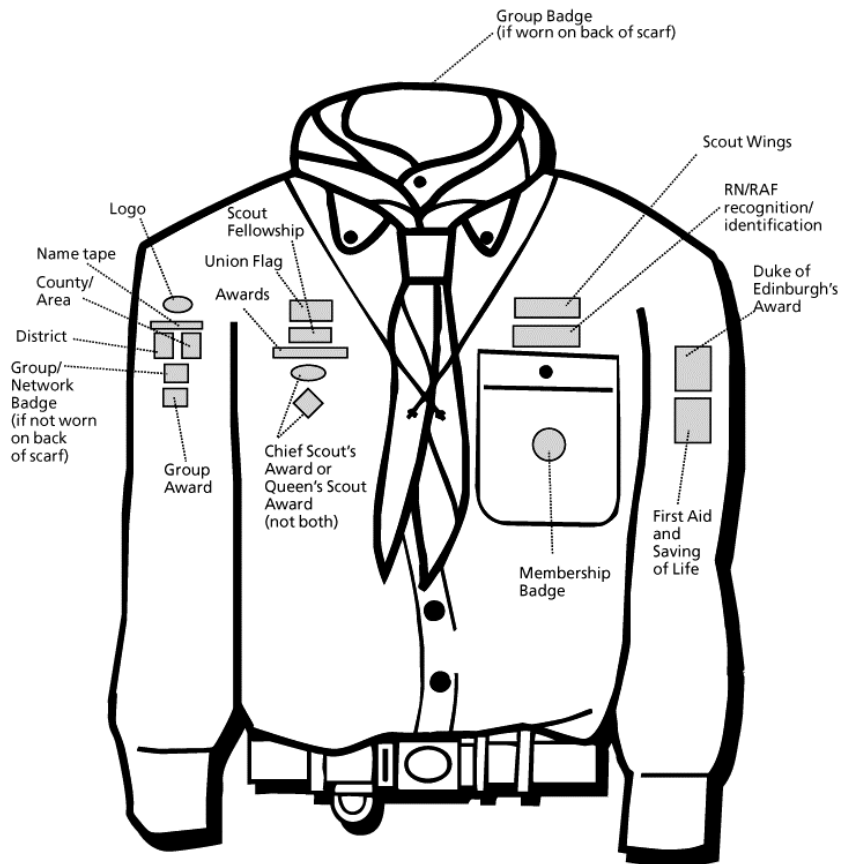

## Scout Network Uniform:

- Stone Shirt
- Neckerchief or Tie
- Woggle
- Scout Belt
- Navy Blue Activity Trousers or smart Trousers

## Optional Extras:

- Scout Baseball Cap
- Stone Polo Shirt
- Grey Fleece
- Navy Sweatshirt

For all your uniform needs